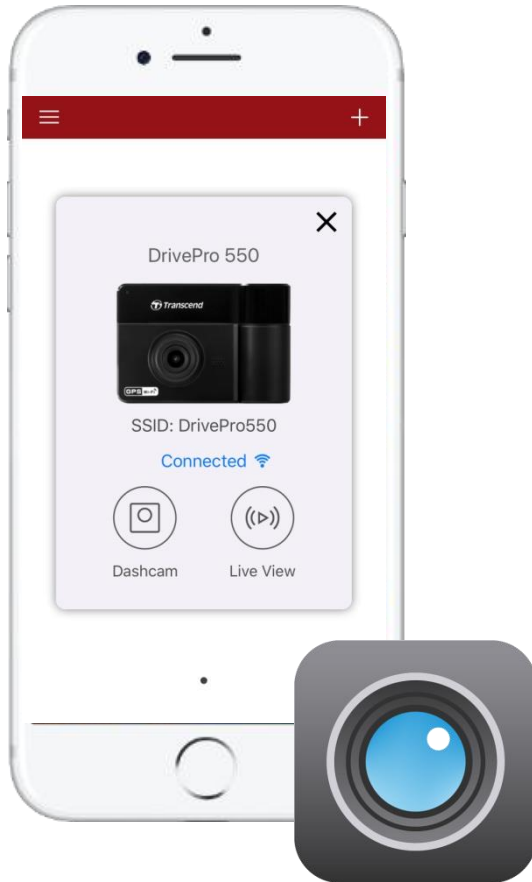

⇒ DP620 is specially designed to have simultaneous functions for front & rear camera.
If purchase DP250 & DP10 separately, they **CANNOT** have same functions of DP620.

DrivePro 620 Package contents

DrivePro 250

Value-added

DrivePro Toolbox

*Available for Windows and Mac

Video Sorting

Easily sorts videos by filename, recording date or group.

Smooth Video Playback

Connect the DrivePro or use a microSD card slot supported card reader or adapter to play back recorded video events on your computer.

Edit and Trim Videos

Selects a video, trim it and save it as a new clip immediately. You can also capture snapshots from your videos during playback.

Map View

View the driving paths of your journey displayed on maps along with the recorded video. (only works on the DrivePro models with a GPS receiver)

DrivePro App

Live View

Instantly views real-time footage recorded by the DrivePro dashcams on your mobile device

Playback and Download

Video recordings can be downloaded to a mobile device directly without the need of a card reader or computer.